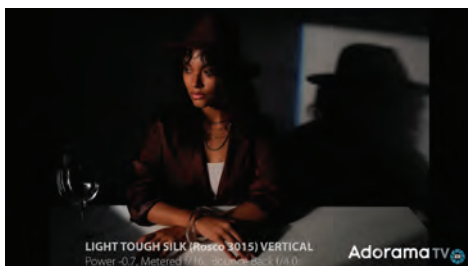

Rosco e-colour+ #E216 Tough White Diffusion

Rosco e-colour+ #E250 Tough Half White Diffusion

Rosco e-colour+ #E129 Heavy Frost

Rosco Cinegel #R3011 Tough Silk - Horizontal

Rosco Cinegel #R3011 Tough Silk - Vertical

Rosco Cinegel #R3015 Light Tough Silk - Horizontal

Rosco Cinegel #R3015 Light Tough Silk - Vertical

#E228 e-colour+ Brushed Silk - Vertical

Rosco e-colour+ #E258 Hanover Frost

Roscolux #R102 Light Tough Frost (AKA Cinegel #R3009)