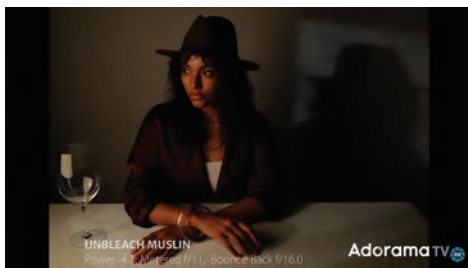

Rosco Cinegel #R3060 Silent Grid Cloth

Rosco Cinegel #R3064 Quarter Silent Grid Cloth

PLEXI Glass 1/8TH INCH

Bleached Muslin

Unbleached Muslin

Magic Cloth®

China Silk

Shower Curtain Clear