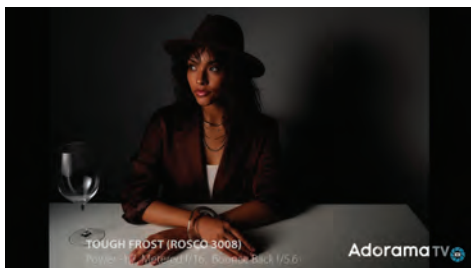

Rosco Cinegel #R3006 Tough Spun

Rosco Cinegel #R3007 Light Tough Spun

Rosco Cinegel #R3022 Quarter Tough Spun

Rosco e-colour+ #E215 Half Tough Spun

Rosco Cinegel #R3020 Light Opal Tough Frost

Rosco Cinegel #R3008 Tough Frost