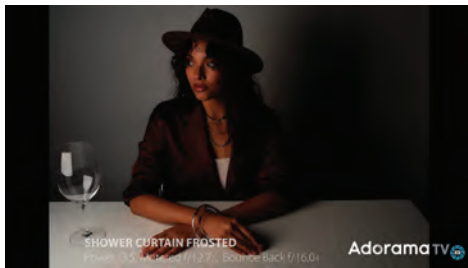

Shower Curtain Frosted