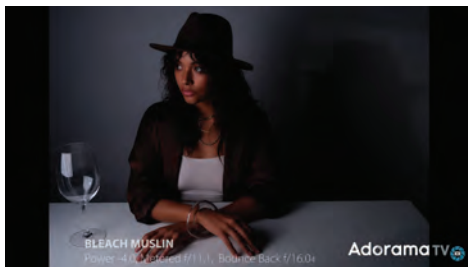

Diffusion Distance Comparison

Fashion and Commercial Photographer Ab Sesay posted a video on [AdoramaTV](https://www.adoramav.com) where he examined over 30 different types of diffusion materials, including a variety of Rosco diffusion filters. Below is a series of still frames from the video that compares the attributes of each diffusion he tested.

Rosco Cinegel #R3060 Silent Grid Cloth

Rosco Cinegel #R3064 Quarter Silent Grid Cloth

PLEXI Glass 1/8TH INCH

Bleached Muslin

Unbleached Muslin

Magic Cloth®

China Silk

Shower Curtain Clear