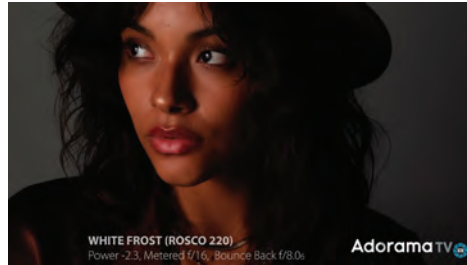

Rosco e-colour+ #E216 Tough White Diffusion

Rosco e-colour+ #E250 Tough Half White Diffusion

Rosco e-colour+ #E129 Heavy Frost

Rosco Cinegel #R3011 Tough Silk - Horizontal

Rosco Cinegel #R3011 Tough Silk - Vertical