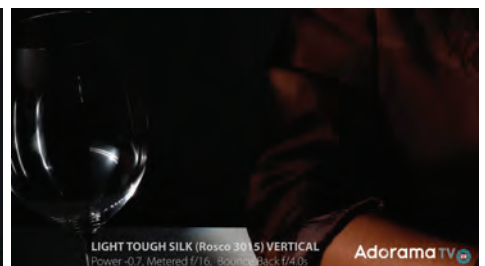

Rosco Cinegel #R3015 Light Tough Silk - Vertical