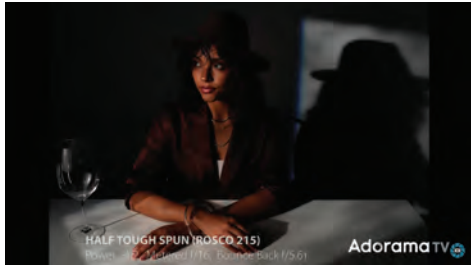

Rosco Cinegel #R3006 Tough Spun

Rosco Cinegel #R3007 Light Tough Spun

Rosco Cinegel #R3022 Quarter Tough Spun

Rosco e-colour+ #E215 Half Tough Spun

Rosco Cinegel #R3020 Light Opal Tough Frost

Rosco Cinegel #R3008 Tough Frost