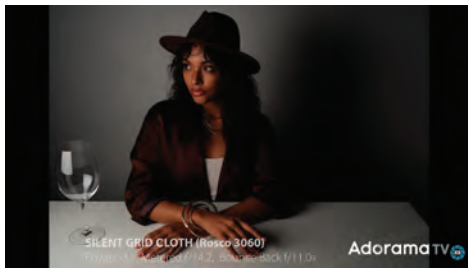

Rosco Cinegel #R3014 Hilite

Rosco Cinegel #R3002 Soft Frost

Rosco Cinegel #R3004 Half Density Soft Frost

Rosco Cinegel #R3029 Silent Frost

Matthews 6x6 Grid Cloth

Rosco Cinegel #R3032 Light Grid Cloth

Rosco Cinegel #R3034 Quarter Grid Cloth

Rosco Cinegel #R3060 Silent Grid Cloth

Rosco Cinegel #R3064 Quarter Silent Grid Cloth

PLEXI Glass 1/8TH INCH

Bleached Muslin

Unbleached Muslin

Magic Cloth®

China Silk

Shower Curtain Clear