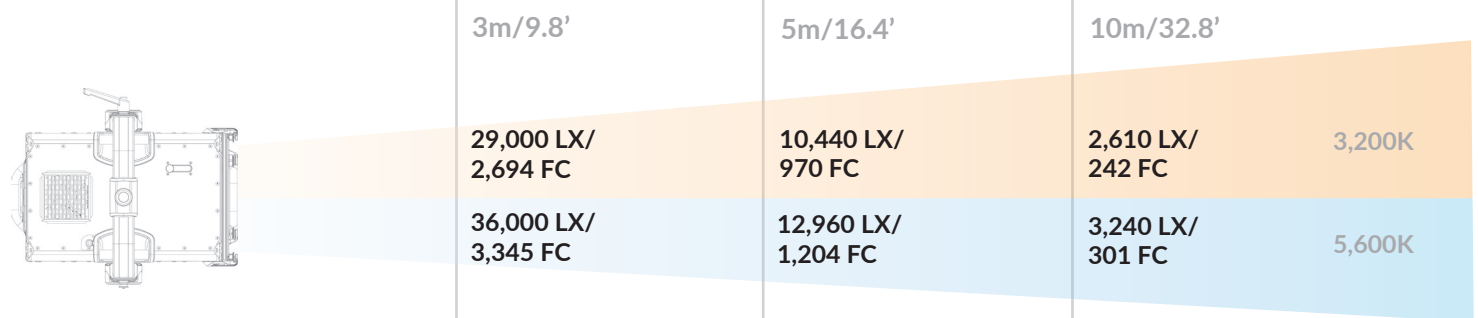

MIX® LED ENGINE 15° SPOT

PUNCH™ LED ENGINE 15° SPOT

MIX® LED ENGINE 75° FLOOD

PUNCH™ LED ENGINE 75° FLOOD