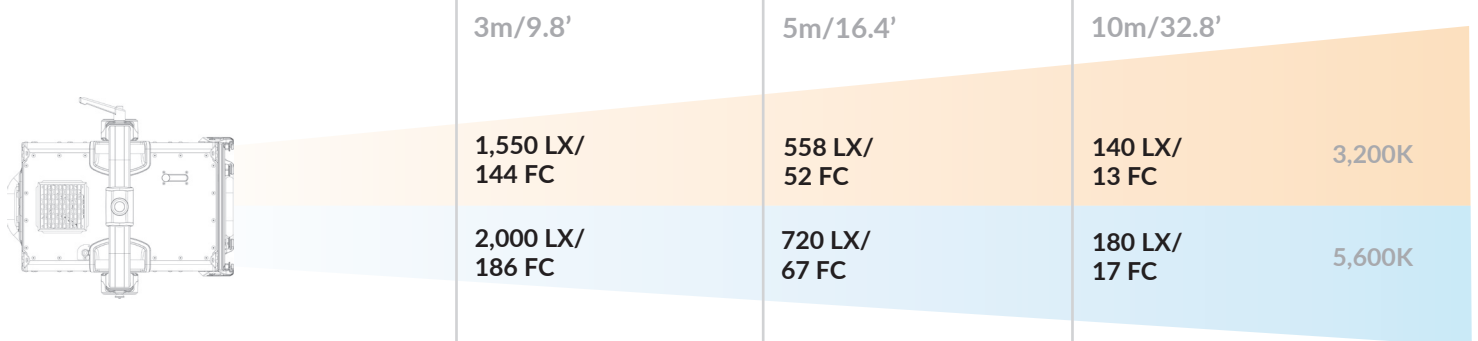

MIX® LED ENGINE 15° SPOT

PUNCH™ LED ENGINE 15° SPOT

MIX® LED ENGINE 75° FLOOD

PUNCH™ LED ENGINE 75° FLOOD