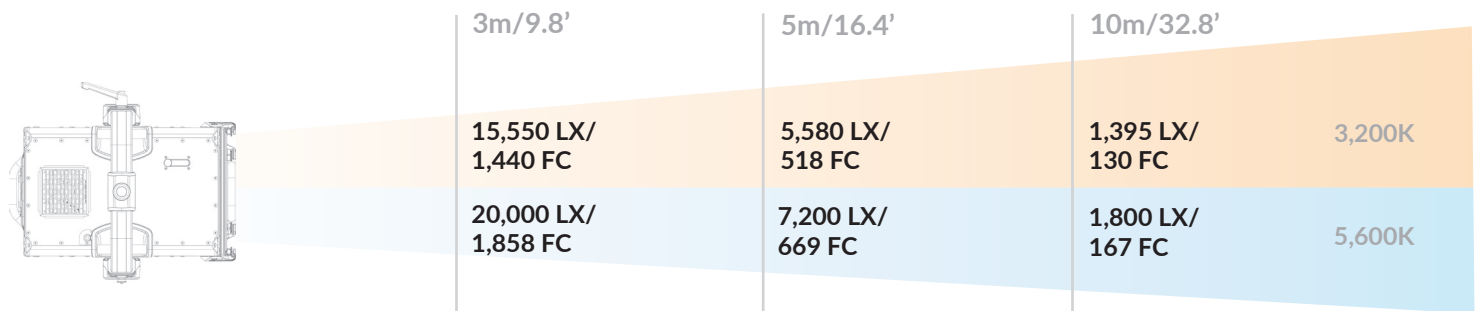

MIX® LED ENGINE 15° SPOT

PUNCH™ LED ENGINE 15° SPOT

MIX® LED ENGINE 75° FLOOD

PUNCH™ LED ENGINE 75° FLOOD